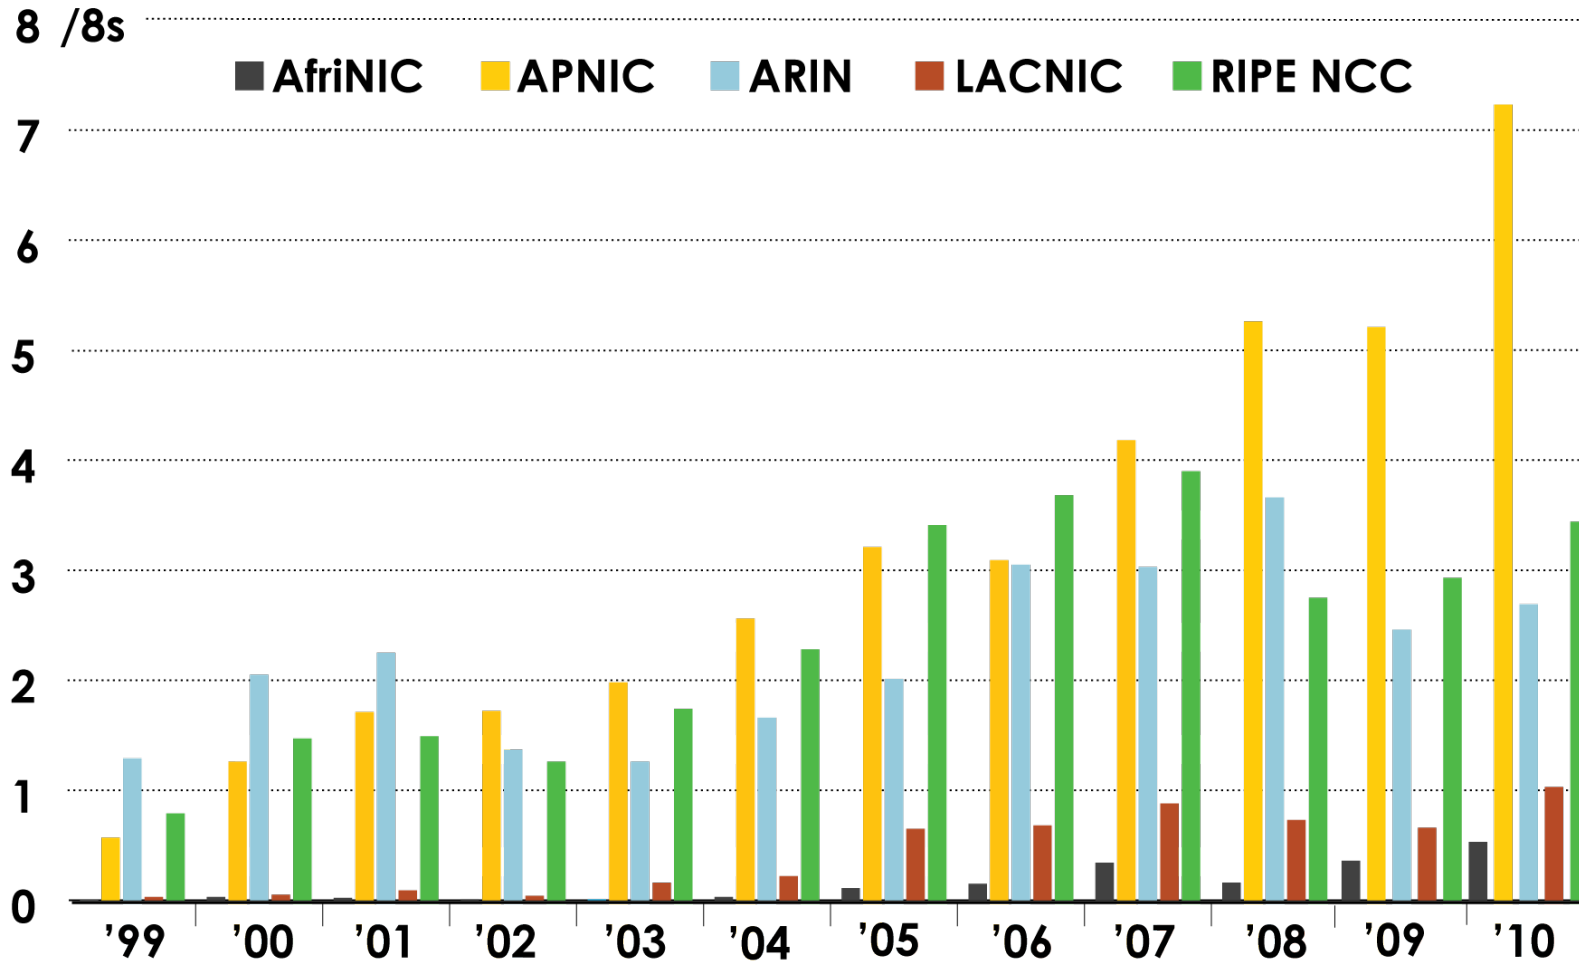

IPv4 ADDRESS SPACE ISSUED (RIRs TO CUSTOMERS)

In terms of /8s, how much space did each RIR issue by year?

2001:610:240:0 193.0.0.202 62.109.128 195.048.02.03 178.12.02.02 2001:610:240 193.0.0.203 195.048.02.03
 62.109.128 195.048.02.03 178.12.02.02 2001:610:240 193.0.0.202 62.109.128 195.048.02.03 178.12.02.02 2001:610:240 193.0.0.203
 193.0.0.203 2001:610:240:0 193.0.0.202 62.109.128 195.048.02.03 178.12.02.02 2001:610:240 193.0.0.203
 2001:610:240:0 193.0.0.202 62.109.128 195.048.02.03 178.12.02.02 2001:610:240 193.0.0.203
 Number Resource Organization