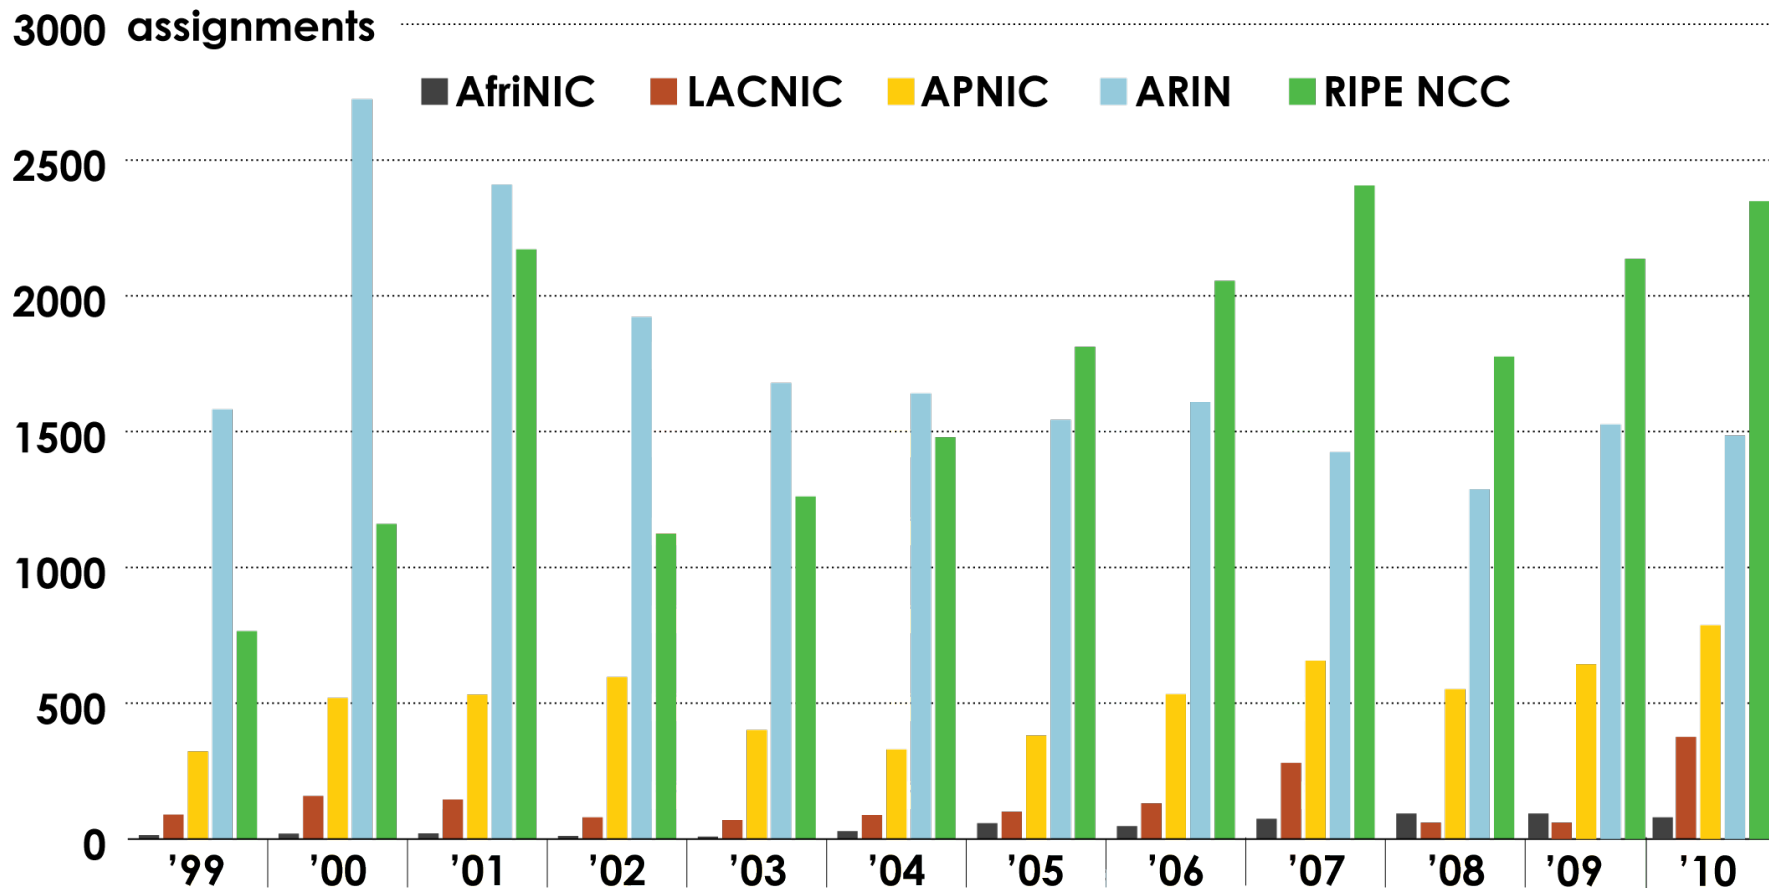

IPv4 ADDRESS SPACE ISSUED (RIRs TO CUSTOMERS)

In terms of /8s, how much space did each RIR issue by year?

2001:610:240:0 193.0.0.202 62.109.128 195.048.02.03 178.12.02.02 2001:610:240 193.0.0.203 195.048.02.03
 62.109.128 195.048.02.03 178.12.02.02 2001:610:240 193.0.0.202 62.109.128 195.048.02.03 178.12.02.02 2001:610:240 193.0.0.203
 193.0.0.203 2001:610:240:0 193.0.0.202 62.109.128 195.048.02.03 178.12.02.02 2001:610:240 193.0.0.203
 2001:610:240:0 193.0.0.202 62.109.128 195.048.02.03 178.12.02.02 2001:610:240 193.0.0.203
 Number Resource Organization

IPv4 ADDRESS SPACE ISSUED (RIRs TO CUSTOMERS)

In terms of /8s, how much total space has each RIR issued?
(Jan 1999 – Dec 2010)

2001:610:240:0 193.0.0.202 62.109.128 195.048.02.03 178.12.02.02 2001:610:240 193.0.0.203 195.048.02.03
62.109.128 195.048.02.03 178.12.02.02 2001:610:240 193.0.0.202 62.109.128 195.048.02.03 178.12.02.02 2001:610:240 193.0.0.203
193.0.0.203 2001:610:240:0 193.0.0.202 62.109.128 195.048.02.03 178.12.02.02 2001:610:240 193.0.0.203
2001:610:240:0 193.0.0.202 62.109.128 195.048.02.03 178.12.02.02 2001:610:240 193.0.0.203
Number Resource Organization

ASN ASSIGNMENTS (RIRs TO CUSTOMERS)

How many ASNs has each RIR assigned by year?

2001:610:240:0 193:0:0:202 62:109:128 195:048:02:03 178:12:02:02 2001:610:240 193:0:0:203 195:048:02:03
 62:109:128 195:048:02:03 178:12:02:02 2001:610:240 193:0:0:202 62:109:128 195:048:02:03 178:12:02:02 2001:610:240 193:0:0:203
 193:0:0:203 2001:610:240:0 193:0:0:202 62:109:128 195:048:02:03 178:12:02:02 2001:610:240 193:0:0:203
 2001:610:240:0 193:0:0:202 62:109:128 195:048:02:03 178:12:02:02 2001:610:240 193:0:0:203
 Number Resource Organization