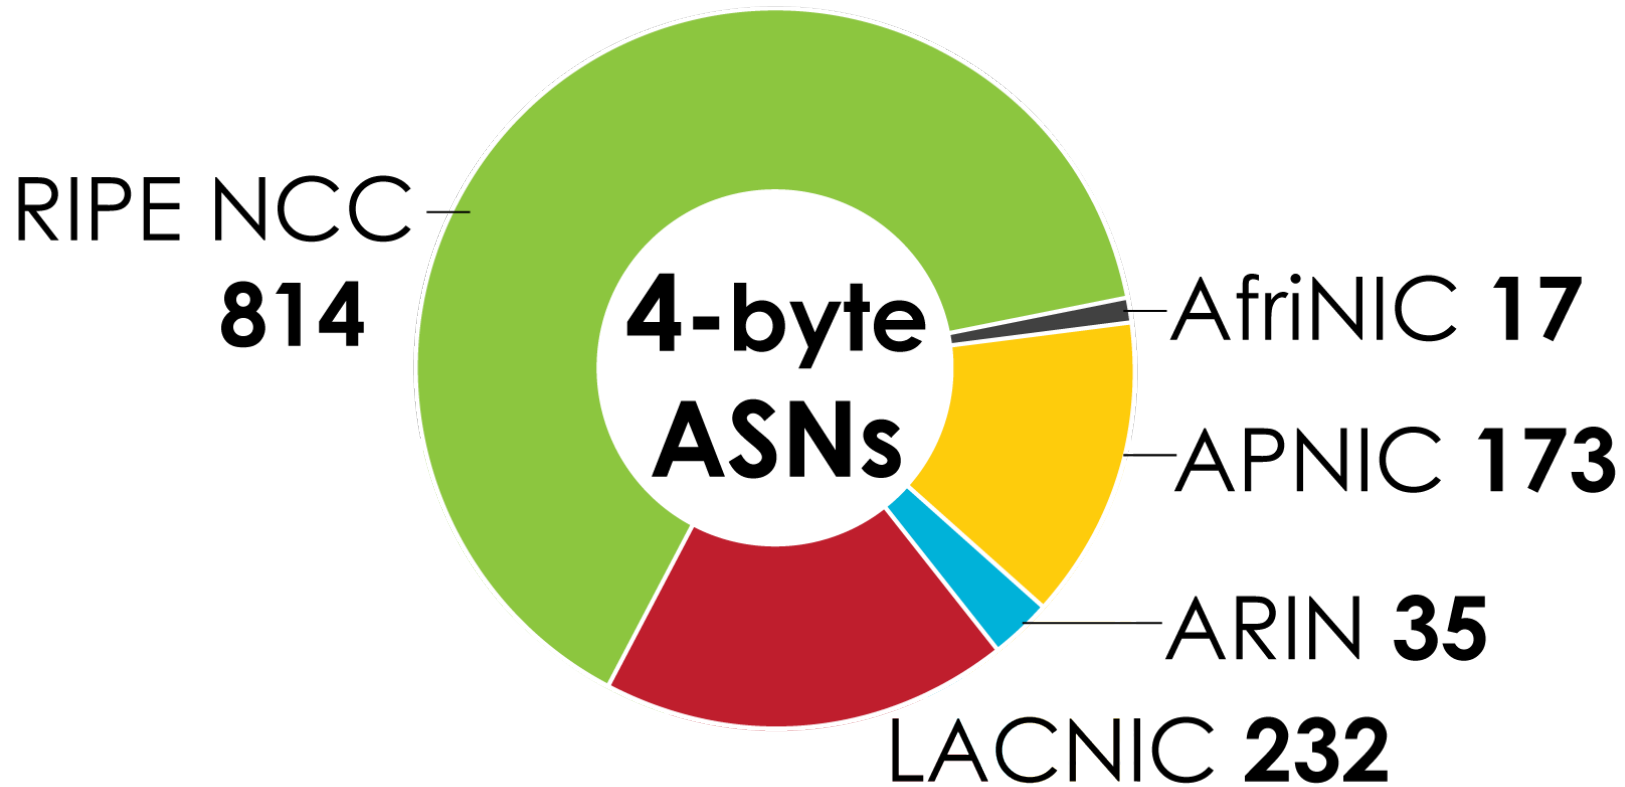

ASN ASSIGNMENTS (RIRs TO CUSTOMERS)

How many total ASNs has each RIR assigned?
(Jan 1999 – Dec 2010)

2001:610:240:0 193:0:0:202 62:109:128 195:048:02:03 178:12:02:02 2001:610:240 193:0:0:203 195:048:02:03
62:109:128 195:048:02:03 178:12:02:02 2001:610:240 193:0:0:202 62:109:128 195:048:02:03 178:12:02:02 2001:610:240 193:0:0:203
193:0:0:203 2001:610:240:0 193:0:0:202 62:109:128 195:048:02:03 178:12:02:02 2001:610:240 193:0:0:203
2001:610:240:0 193:0:0:202 62:109:128 195:048:02:03 178:12:02:02 2001:610:240 193:0:0:203
Number Resource Organization

4-BYTE ASN ASSIGNMENTS

How many 4-byte ASNs has each RIR assigned by year?

2001:610:240:0 193:0:0:202 62:109:128 195:048:02:03 178:12:02:02 2001:610:240 193:0:0:203 195:048:02:03
 62:109:128 195:048:02:03 178:12:02:02 2001:610:240 193:0:0:202 62:109:128 195:048:02:03 178:12:02:02 2001:610:240 193:0:0:203
 193:0:0:203 2001:610:240:0 193:0:0:202 62:109:128 195:048:02:03 178:12:02:02 2001:610:240 193:0:0:203
 2001:610:240:0 193:0:0:202 62:109:128 195:048:02:03 178:12:02:02 2001:610:240 193:0:0:203 195:048:02:03
 Number Resource Organization

4-BYTE ASN ASSIGNMENTS

How many total 4-byte ASNs has each RIR assigned?
(Jan 2007 – Dec 2010)

2001:610:240:0 193.0.0.202 62.109.128 195.048.02.03 178.12.02.02 2001:610:240 193.0.0.203 195.048.02.03
62.109.128 195.048.02.03 178.12.02.02 2001:610:240 193.0.0.203 195.048.02.03 178.12.02.02 2001:610:240 193.0.0.203
193.0.0.203 2001:610:240:0 193.0.0.202 62.109.128 195.048.02.03 178.12.02.02 2001:610:240 193.0.0.203
2001:610:240:0 193.0.0.202 62.109.128 195.048.02.03 178.12.02.02 2001:610:240 193.0.0.203 195.048.02.03
Number Resource Organization