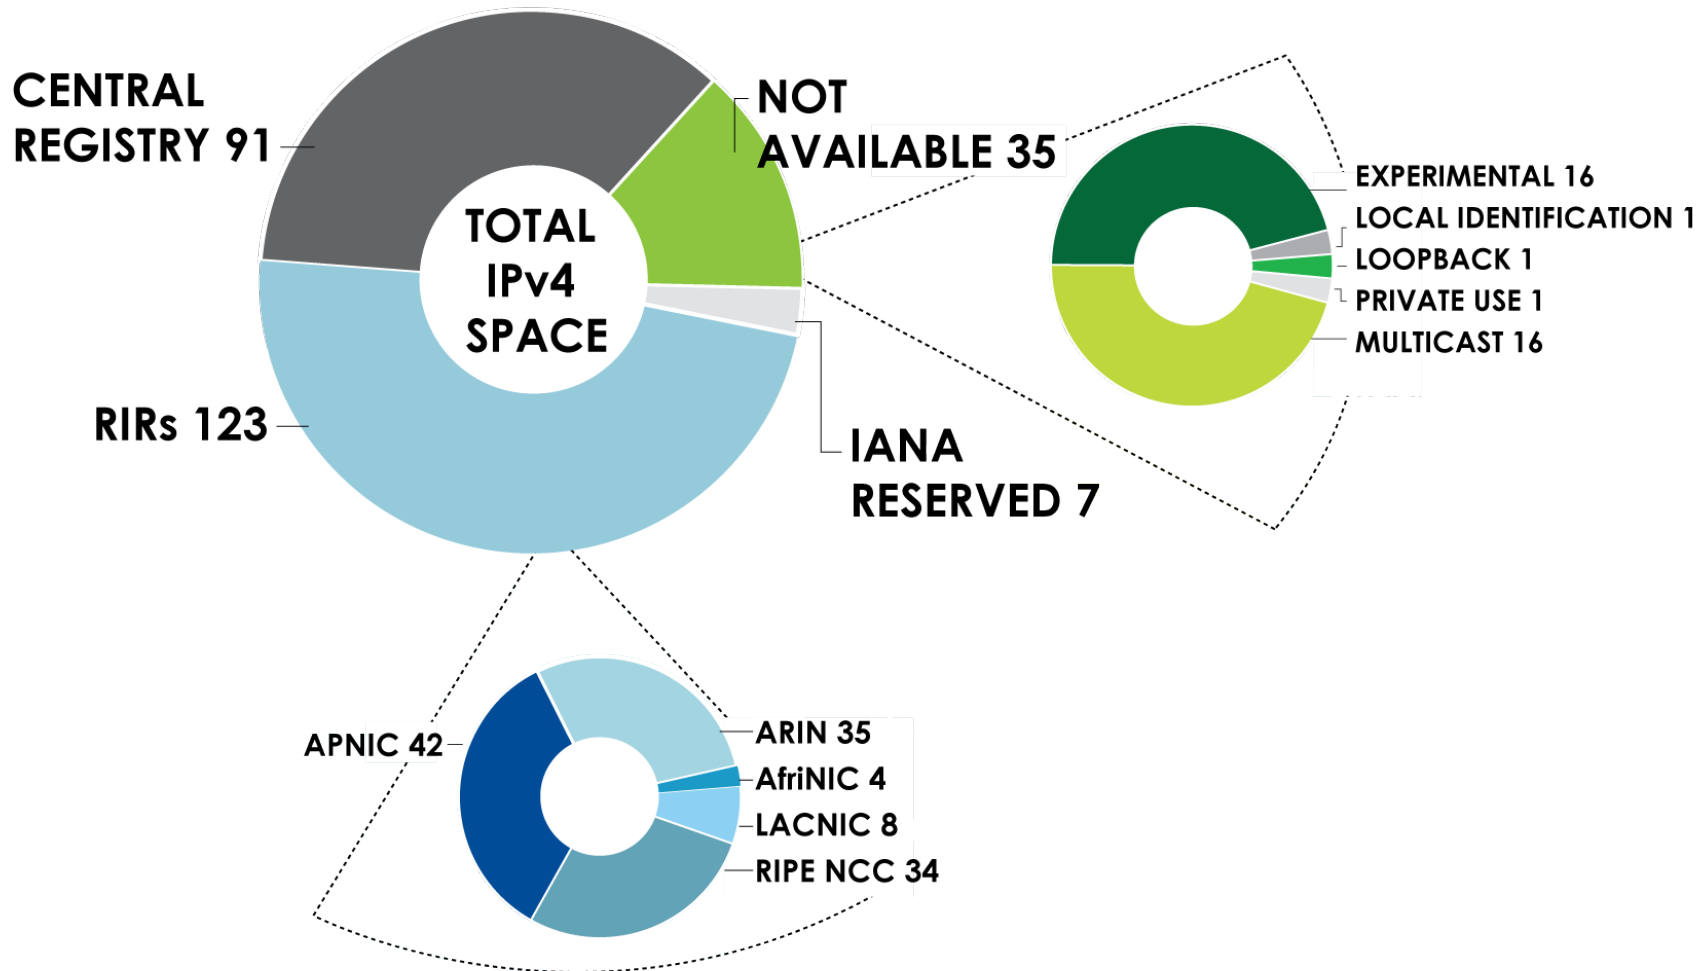

IPv4 ADDRESS SPACE

What is the status of each of the 256 /8s?

STATUS OF 256 /8s IPv4 ADDRESS SPACE

2001:610:240:0 193:0:0:202 62:109:128 195:048:02:03 178:12:02:02 2001:610:240 193:0:0:203 195:048:02:03
62:109:128 195:048:02:03 178:12:02:02 2001:610:240 193:0:0:202 62:109:128 195:048:02:03 178:12:02:02 2001:610:240 193:0:0:203
193:0:0:203 2001:610:240:0 193:0:0:202 62:109:128 195:048:02:03 178:12:02:02 2001:610:240 193:0:0:203
2001:610:240:0 193:0:0:202 62:109:128 195:048:02:03 178:12:02:02 2001:610:240 193:0:0:203 195:048:02:03
Number Resource Organization