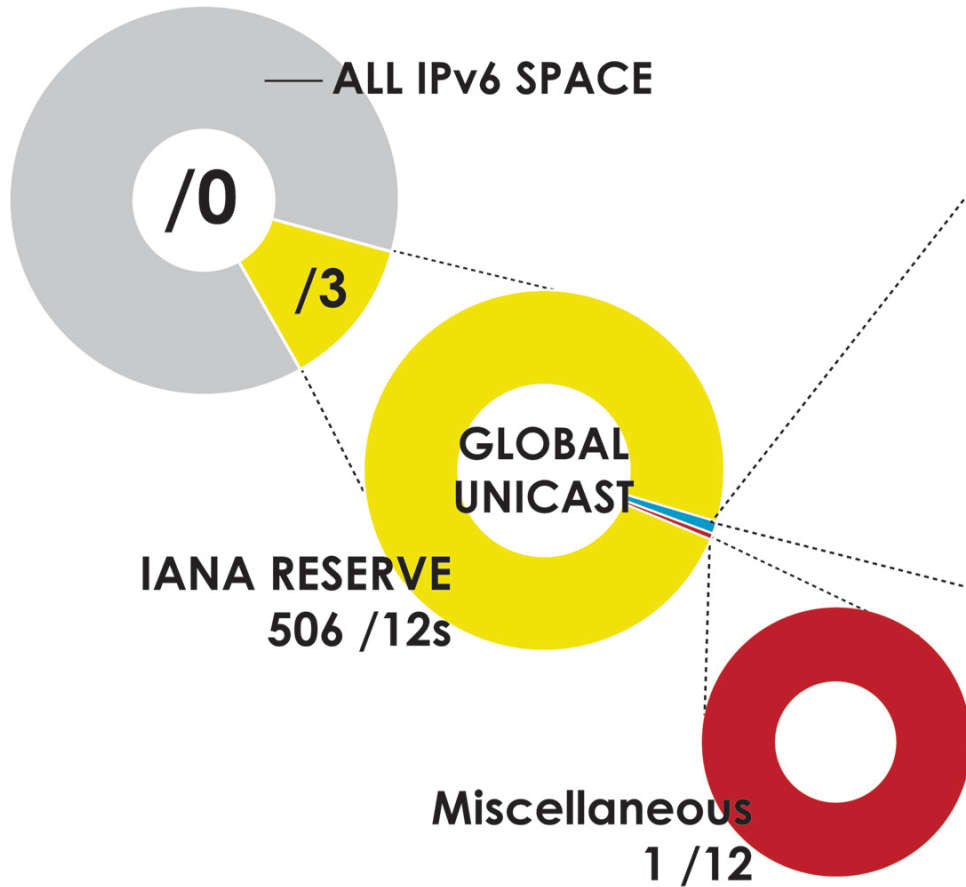

4-BYTE ASN ASSIGNMENTS

How many 4-byte ASNs has each RIR assigned by year?

2001:610:240:0 193:0:0:202 62:109:128 195:048:02:03 178:12:02:02 2001:610:240 193:0:0:203 195:048:02:03
 62:109:128 195:048:02:03 178:12:02:02 2001:610:240 193:0:0:202 62:109:128 195:048:02:03 178:12:02:02 2001:610:240 193:0:0:203
 193:0:0:203 2001:610:240:0 193:0:0:202 62:109:128 195:048:02:03 178:12:02:02 2001:610:240 193:0:0:203
 2001:610:240:0 193:0:0:202 62:109:128 195:048:02:03 178:12:02:02 2001:610:240 193:0:0:203 195:048:02:03
 Number Resource Organization

4-BYTE ASN ASSIGNMENTS

How many total 4-byte ASNs has each RIR assigned?
(Jan 2007 – Dec 2010)

2001:610:240:0 193.0.0.202 62.109.128 195.048.02.03 178.12.02.02 2001:610:240 193.0.0.203 195.048.02.03
62.109.128 195.048.02.03 178.12.02.02 2001:610:240 193.0.0.203 195.048.02.03 178.12.02.02 2001:610:240 193.0.0.203
193.0.0.203 2001:610:240:0 193.0.0.202 62.109.128 195.048.02.03 178.12.02.02 2001:610:240 193.0.0.203
2001:610:240:0 193.0.0.202 62.109.128 195.048.02.03 178.12.02.02 2001:610:240 193.0.0.203 195.048.02.03
Number Resource Organization

IPv6 ADDRESS SPACE

How much has been allocated to the RIRs?

RIRs 5 /12s (October 2006)

RIR	IPv6 ADDRESS
AfriNIC	2C00:0000::/12
APNIC	2400:0000::/12
ARIN	2600:0000::/12
LACNIC	2800:0000::/12
RIPE NCC	2A00:0000::/12