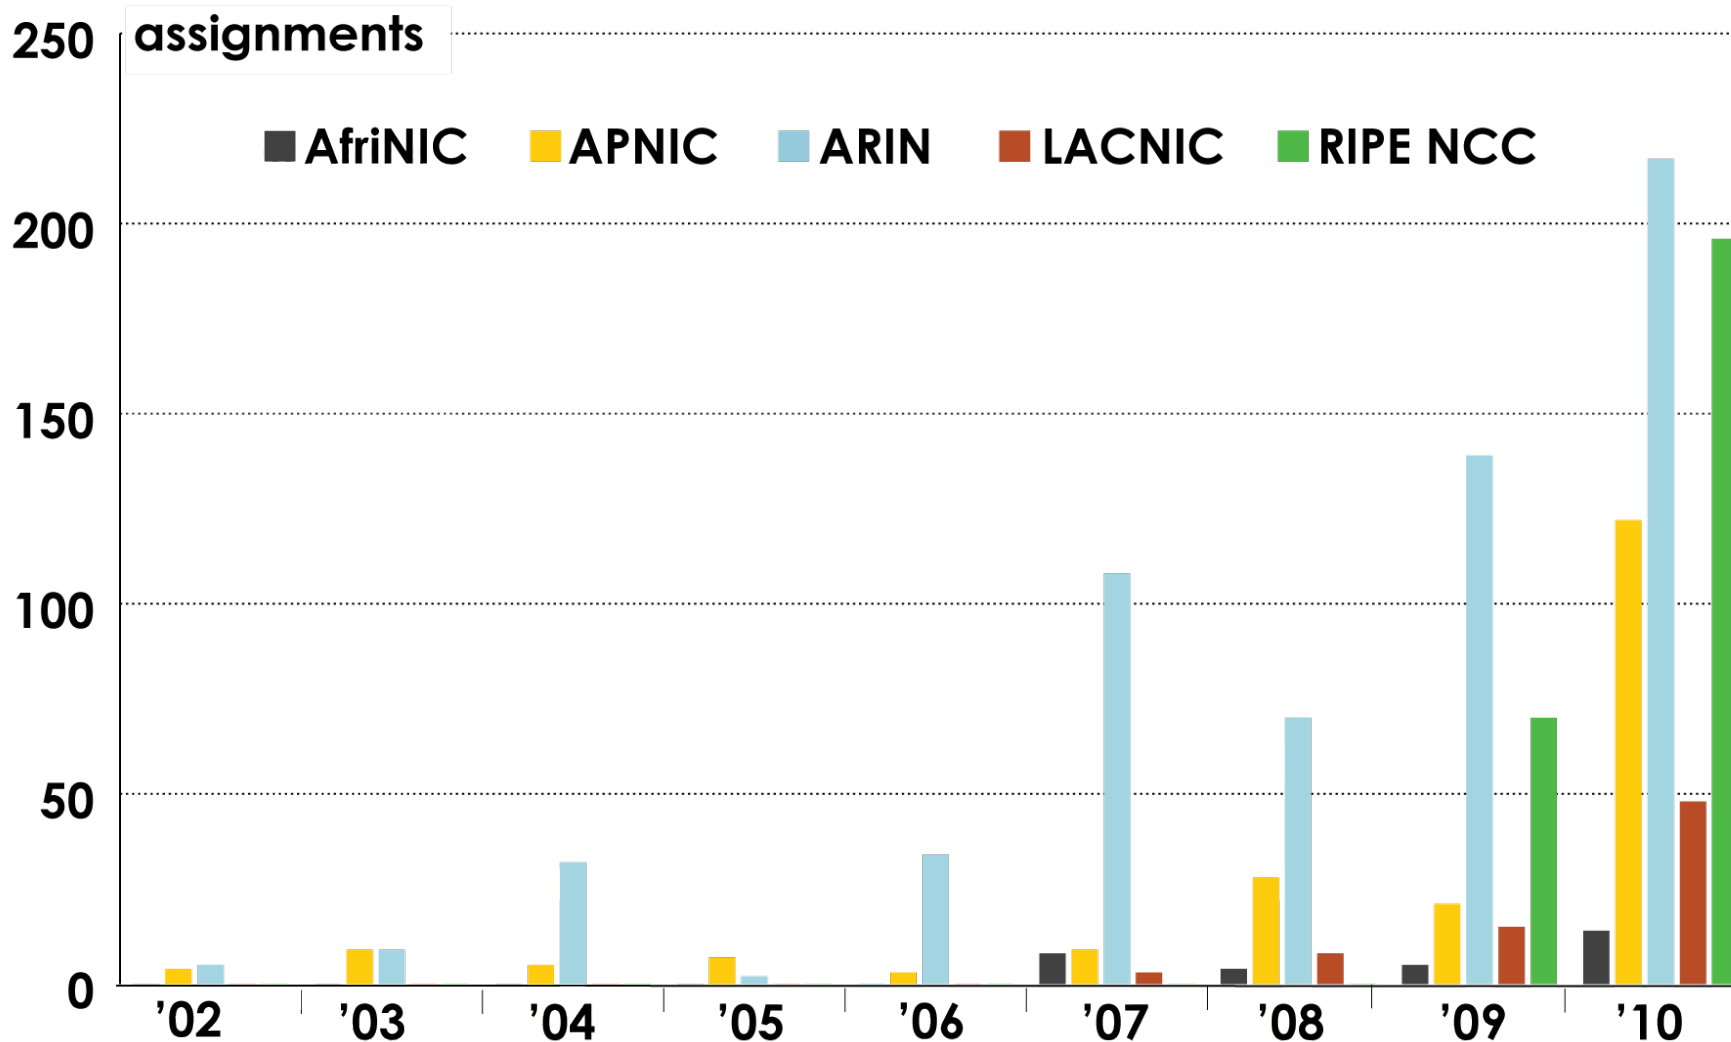

IPV6 ASSIGNMENTS RIRS TO END-USERS

2001:610:240:0 193:0:0:202
62:109:128 195:048:02:03 178:12:02:02 2001:610:240:0 193:0:0:203
193:0:0:203 2001:610:240:0 193:0:0:202 62:109:128 195:048:02:03 178:12:02:02 2001:610:240:0 193:0:0:203
2001:610:240:0 193:0:0:202 62:109:128 195:048:02:03 178:12:02:02 2001:610:240:0 193:0:0:203
Number Resource Organization