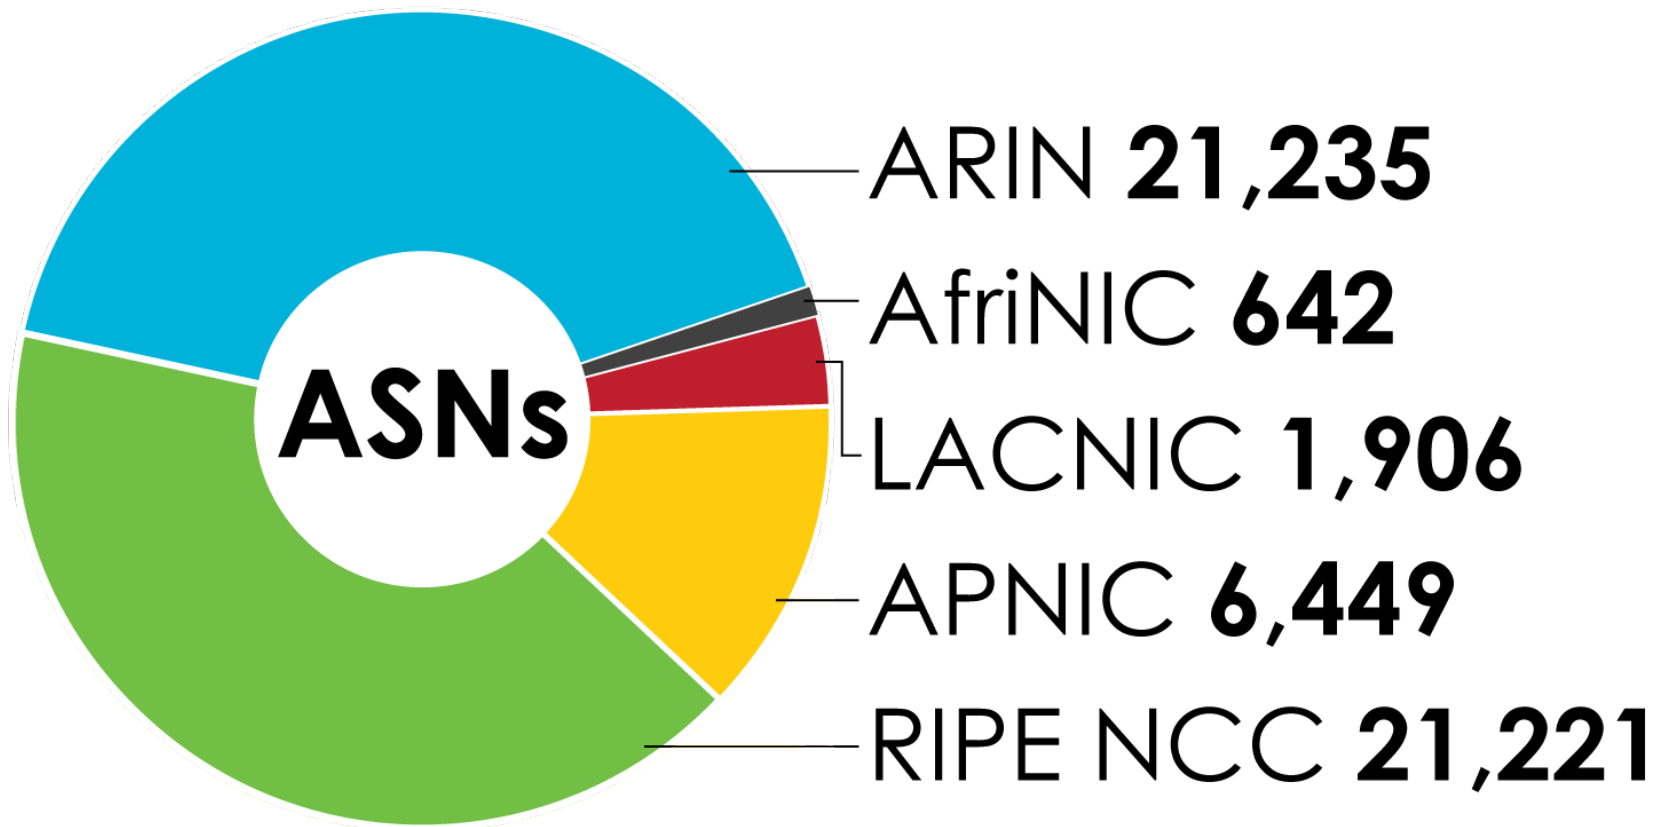

ASN ASSIGNMENTS (RIRs TO CUSTOMERS)

How many ASNs has each RIR assigned by year?

2001:610:240:0 193:0:0:202 62:109:128 195:048:02:03 178:12:02:02 2001:610:240 193:0:0:203 195:048:02:03
 62:109:128 195:048:02:03 178:12:02:02 2001:610:240 193:0:0:202 62:109:128 195:048:02:03 178:12:02:02 2001:610:240 193:0:0:203
 193:0:0:203 2001:610:240:0 193:0:0:202 62:109:128 195:048:02:03 178:12:02:02 2001:610:240 193:0:0:203
 2001:610:240:0 193:0:0:202 62:109:128 195:048:02:03 178:12:02:02 2001:610:240 193:0:0:203
 Number Resource Organization

ASN ASSIGNMENTS (RIRs TO CUSTOMERS)

How many total ASNs has each RIR assigned?
(Jan 1999 – Dec 2010)

2001:610:240:0 193:0:0:202 62:109:128 195:048:02:03 178:12:02:02 2001:610:240 193:0:0:203 195:048:02:03
62:109:128 195:048:02:03 178:12:02:02 2001:610:240 193:0:0:202 62:109:128 195:048:02:03 178:12:02:02 2001:610:240 193:0:0:203
193:0:0:203 2001:610:240:0 193:0:0:202 62:109:128 195:048:02:03 178:12:02:02 2001:610:240 193:0:0:203
2001:610:240:0 193:0:0:202 62:109:128 195:048:02:03 178:12:02:02 2001:610:240 193:0:0:203
Number Resource Organization