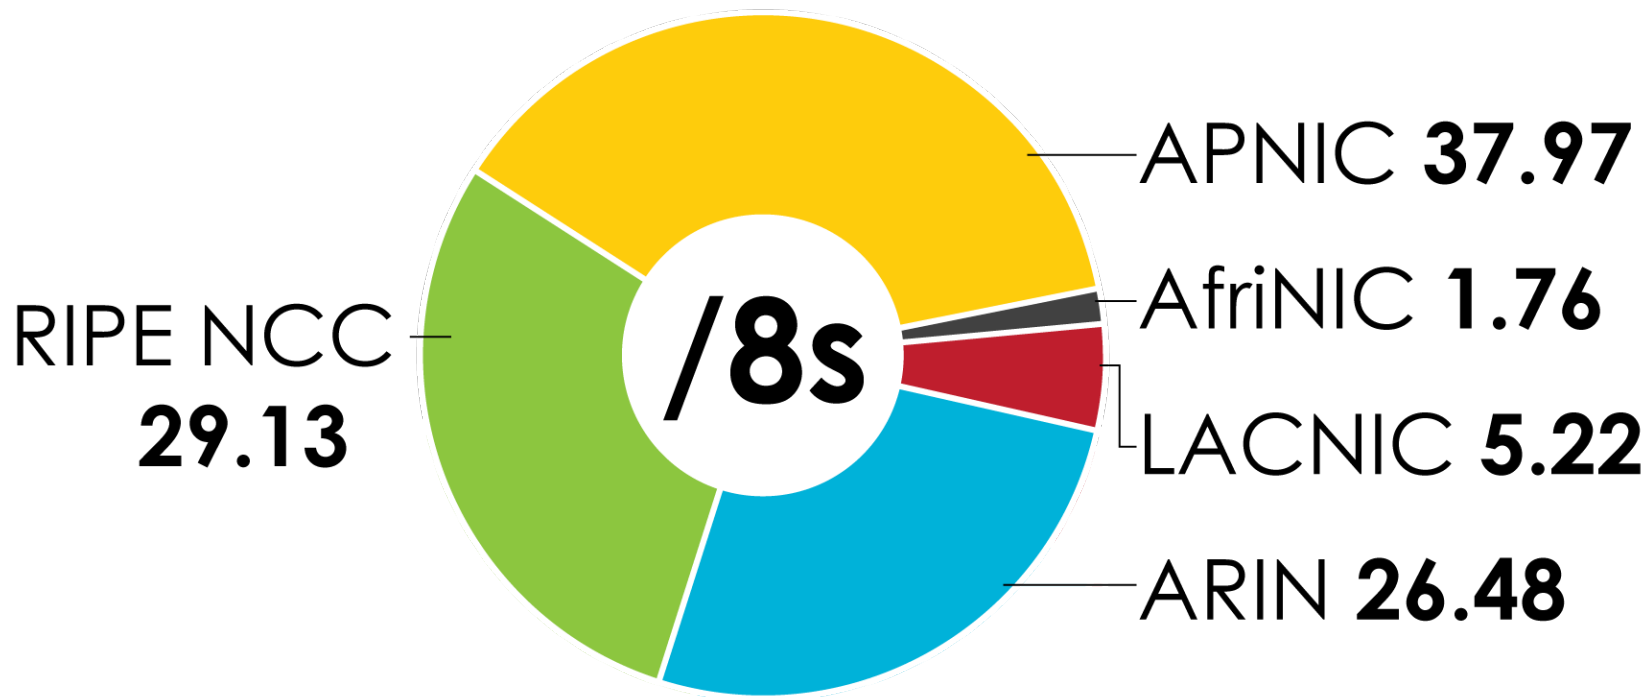

2001:610:240:0 193.0.0.202 62.109.128 195.048.02.03 178.12.02.02 2001:610:240 193.0.0.203 195.048.02.03
62.109.128 195.048.02.03 178.12.02.02 2001:610:240 193.0.0.202 62.109.128 195.048.02.03 178.12.02.02 2001:610:240 193.0.0.203
193.0.0.203 2001:610:240:0 193.0.0.202 62.109.128 195.048.02.03 178.12.02.02 2001:610:240 193.0.0.203
2001:610:240:0 193.0.0.202 62.109.128 195.048.02.03 178.12.02.02 2001:610:240 193.0.0.203
Number Resource Organization