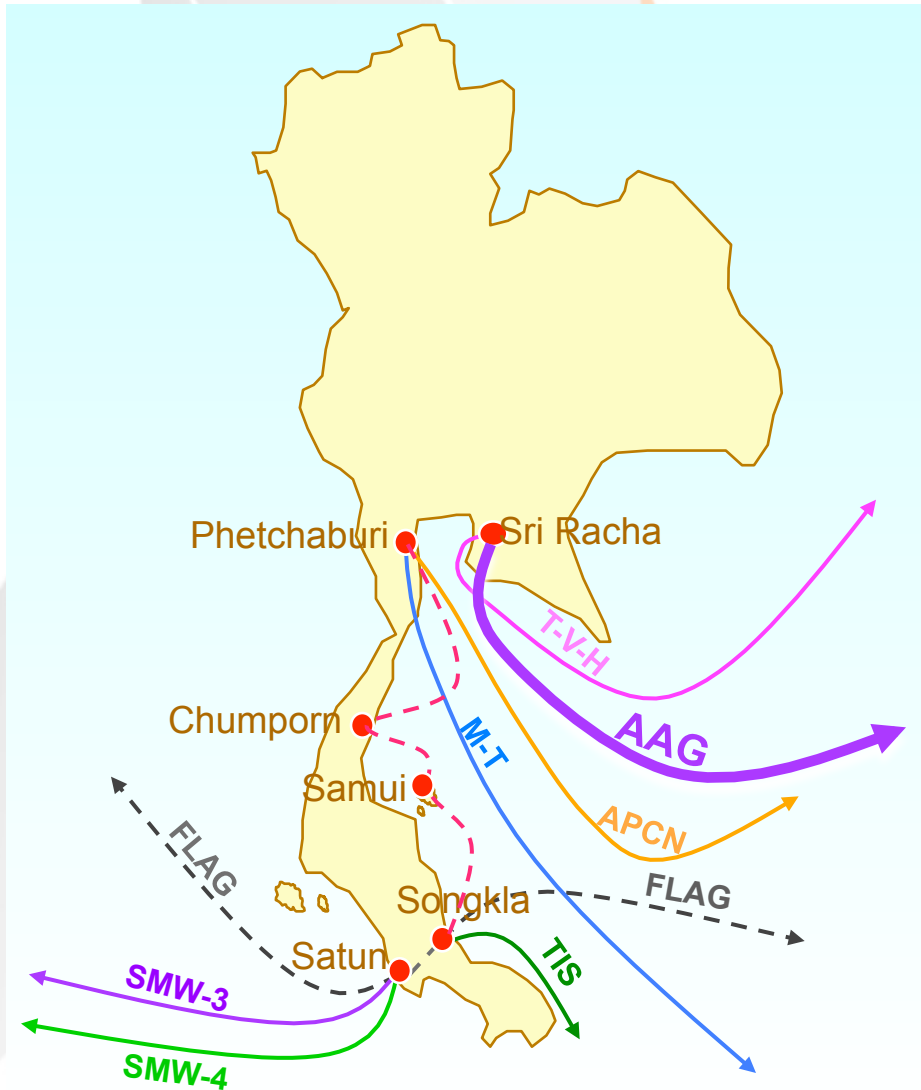

Location: In Southeast Asia, bordering the Andaman Sea and the Gulf of Thailand

Area: 513,115 sq km (198,115 sq miles)

Climate: Warm, Rainy and Cool

Population: 65.4 million (2010)

Capital: Bangkok

Major language: Thai

- U S A , E u r o p e a n d A s i a
- Traffic sent through CAT's consortium submarine cable systems

2. Peering connectivity

- Private peer (point to point) between 2 countries or organization at exchange point
- Public peer at exchange point
- Peering partner caching server

CAT-THIX Transit vs Peering

Transit vs Peering

CAT Submarine Cable System

- Domestic submarine system
 - International submarine system
1. T-V-H
 2. APCN1 and APCN2
 3. M-T
 4. TIS
 5. SMW-3
 6. SMW-4
 7. FLAG
 8. AAG

CAT Submarine Cable System (cont.)

CAT GATEWAY TO THE WORLD

CAT Indo-China Network

CAT-THIX point-of-presence (POP)

More than 80 Gbps existing capacity with five POPs in five continents

1. USA

- Telehouse, LA