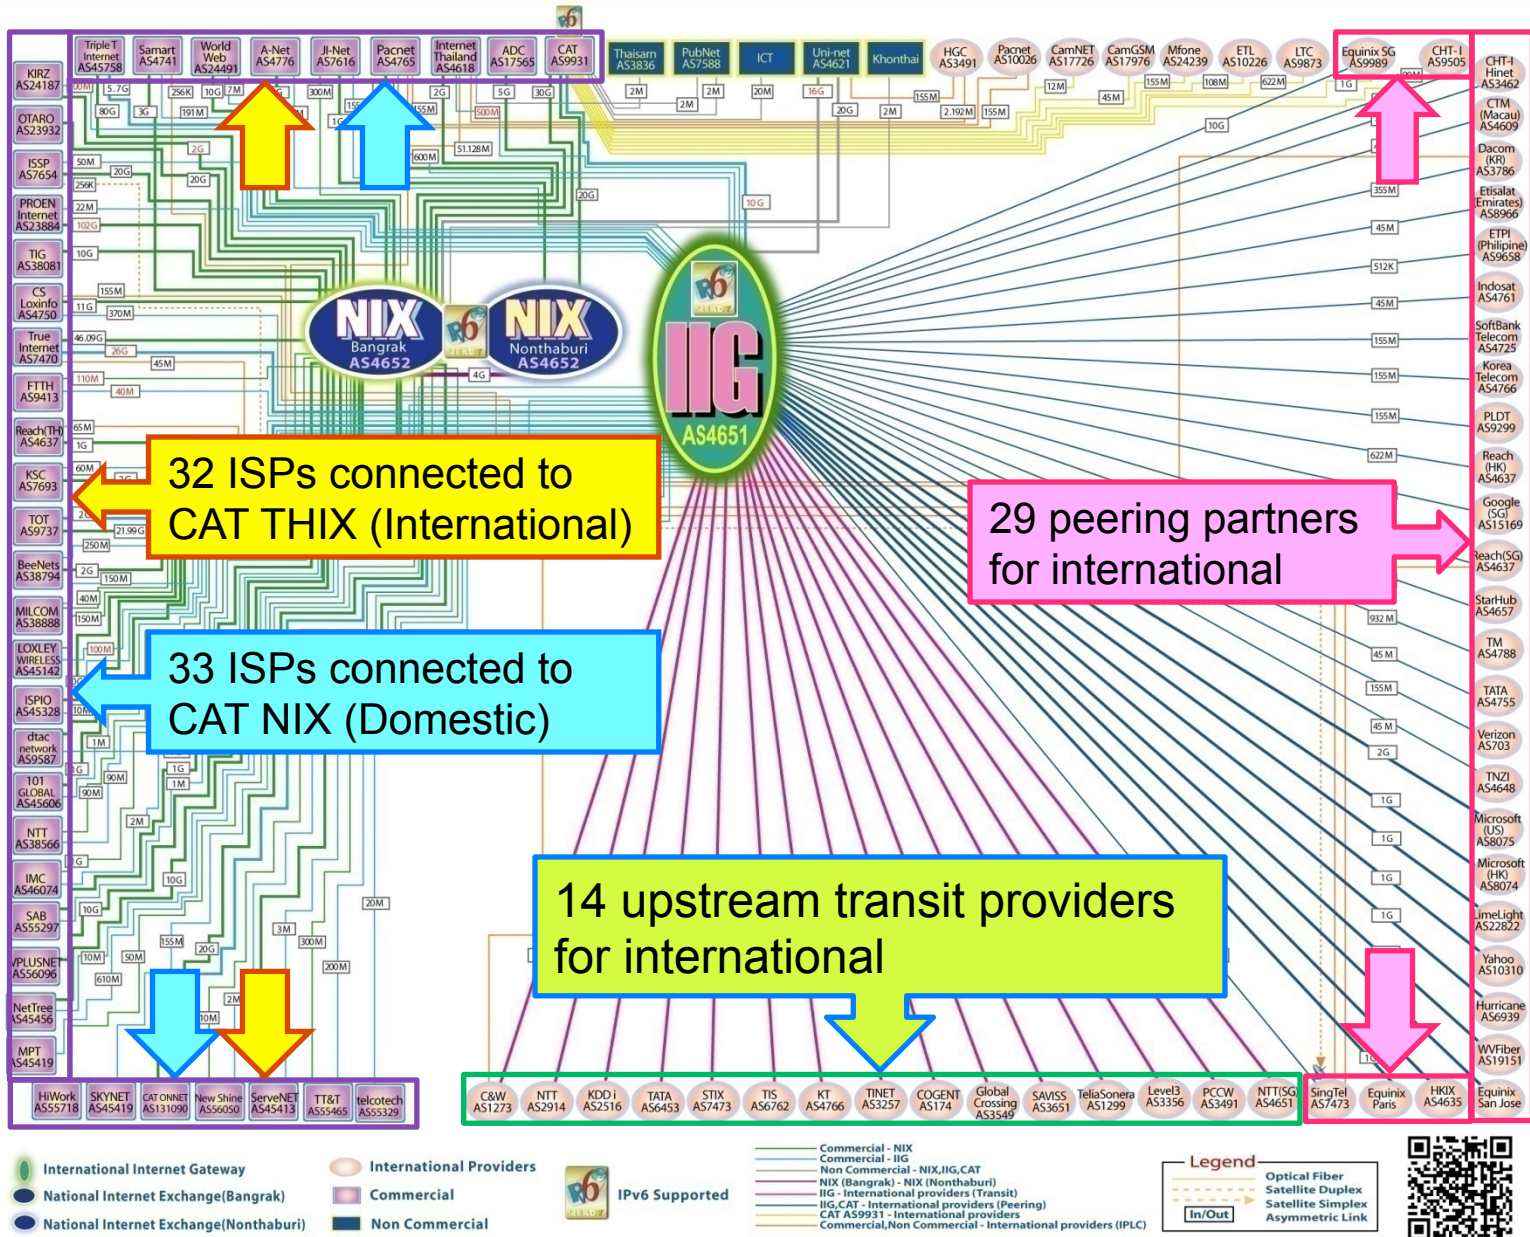

www.cat.net.th/map/internetmap.html