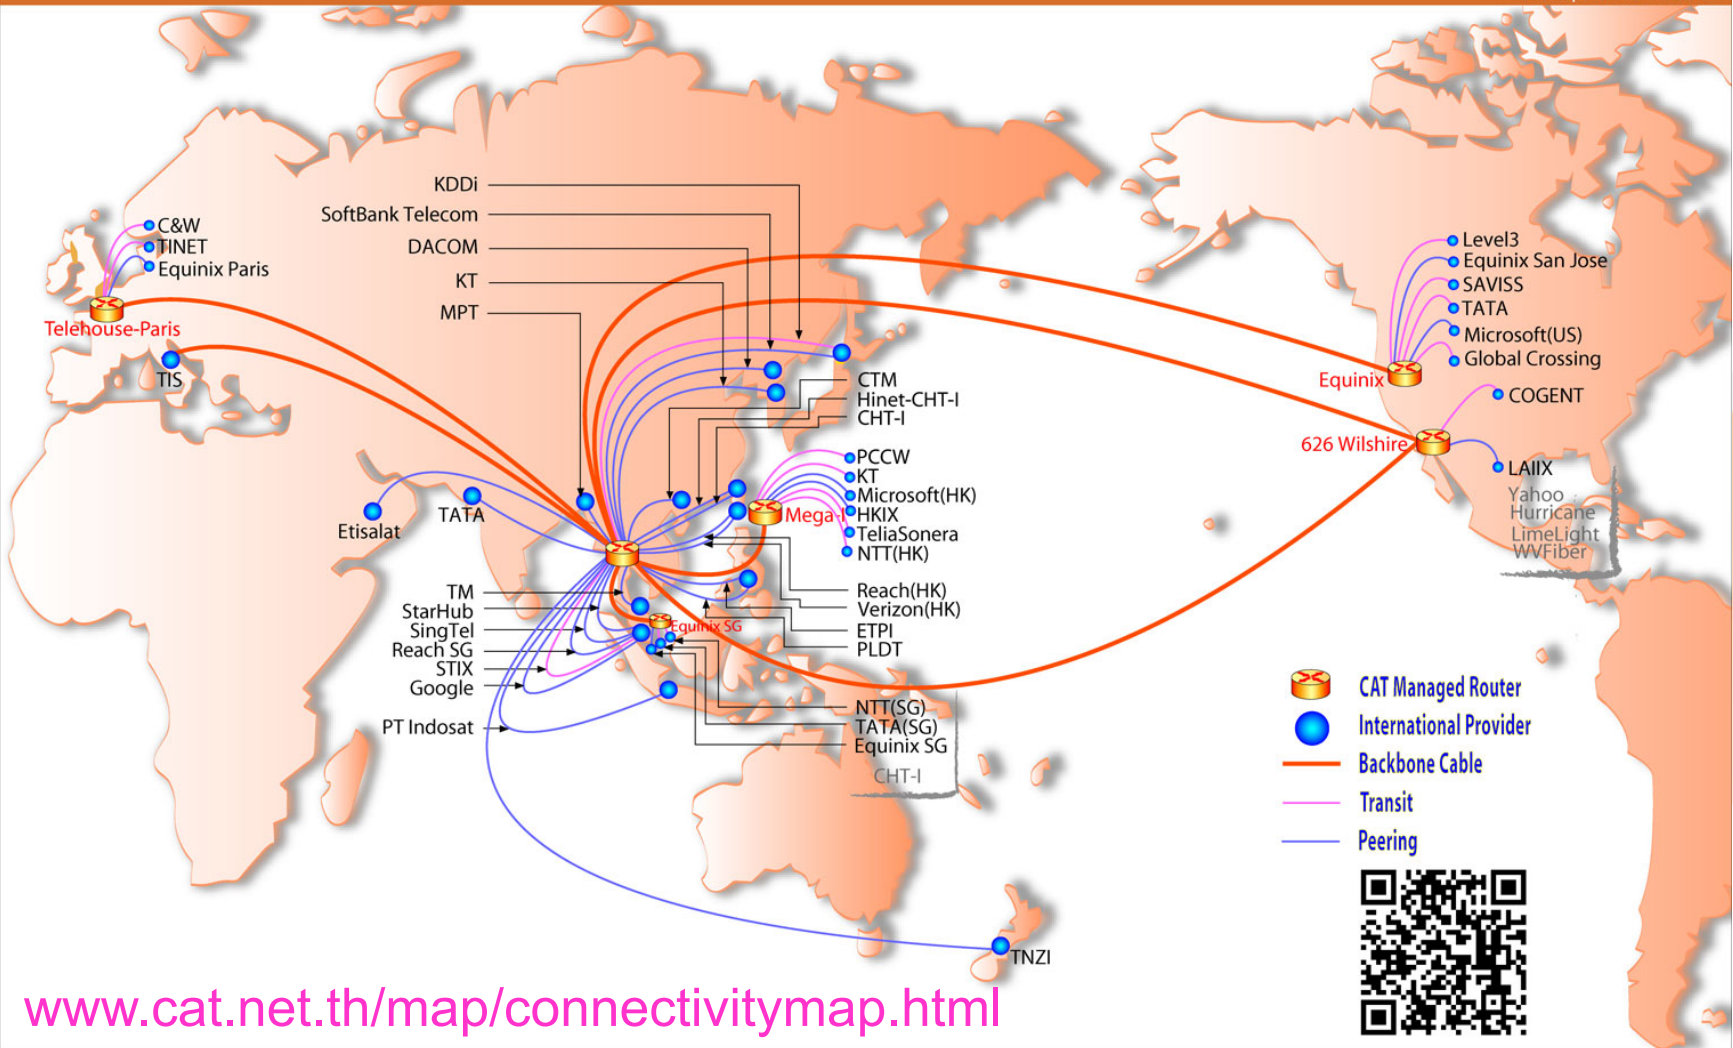

CAT-THIX Connectivity Map

CAT Connectivity Map
<http://www.cat.net.th/map/connectivitymap.html>

Thailand Internet Exchange Service
Internet Service Center
Monthly : February 2012
Last Update : 20-2-2012

www.cat.net.th/map/connectivitymap.html