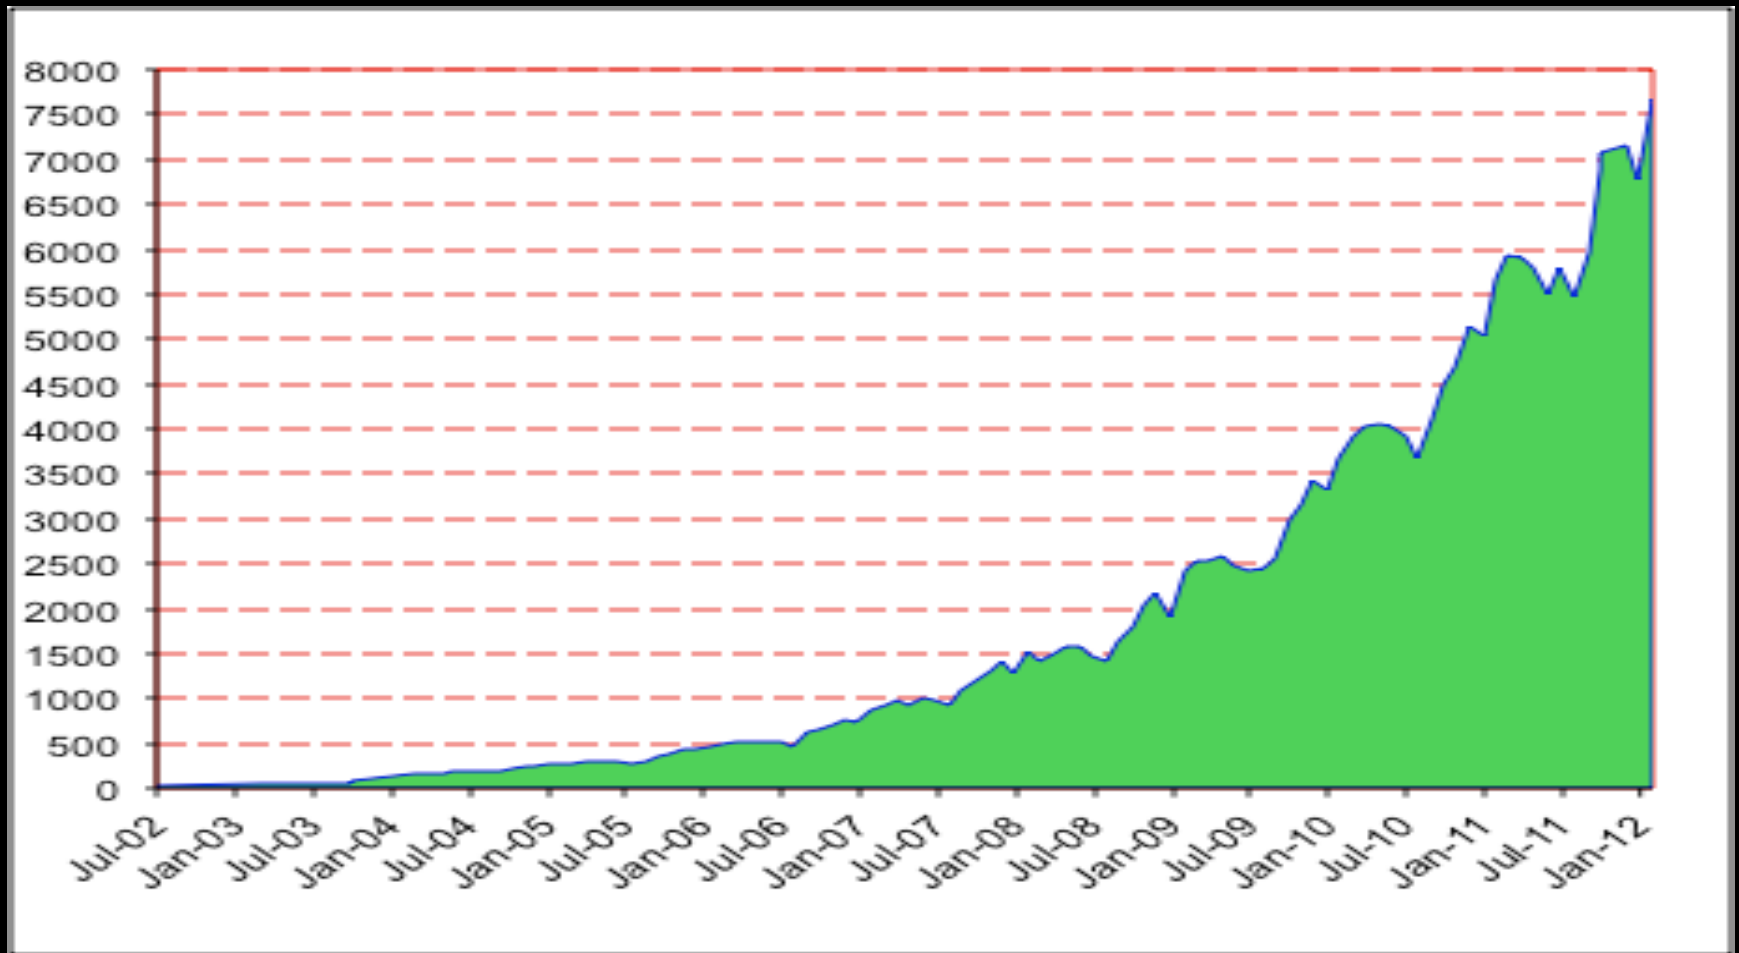

Euro-IX Members Traffic Growth