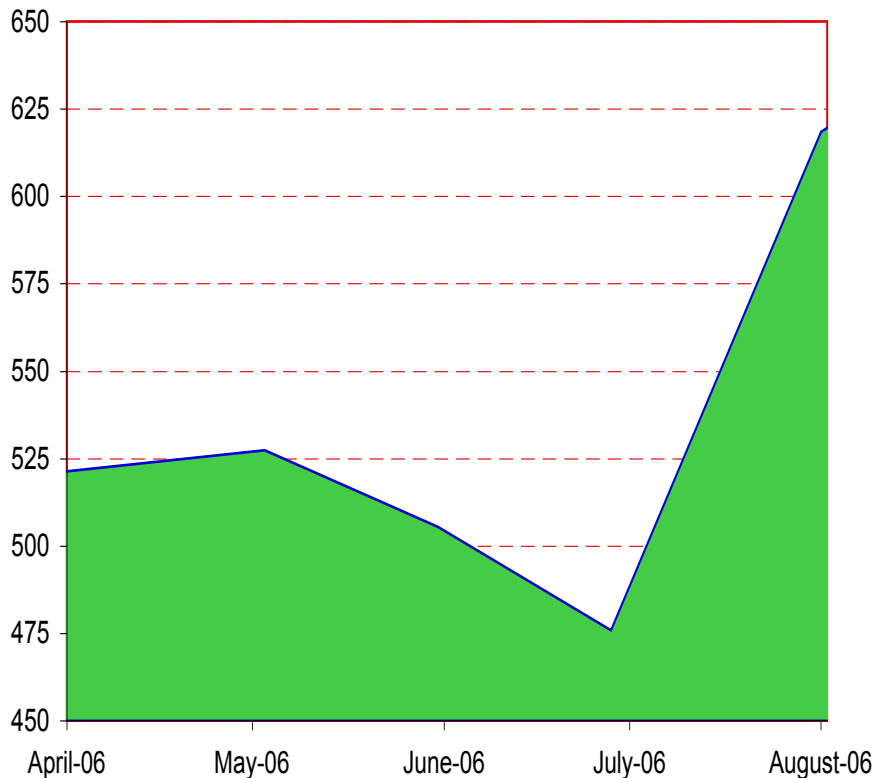

# Summer Traffic Comparison 2006 and 2011

European IXP Summer 2006 peak traffic growth (Gbps)