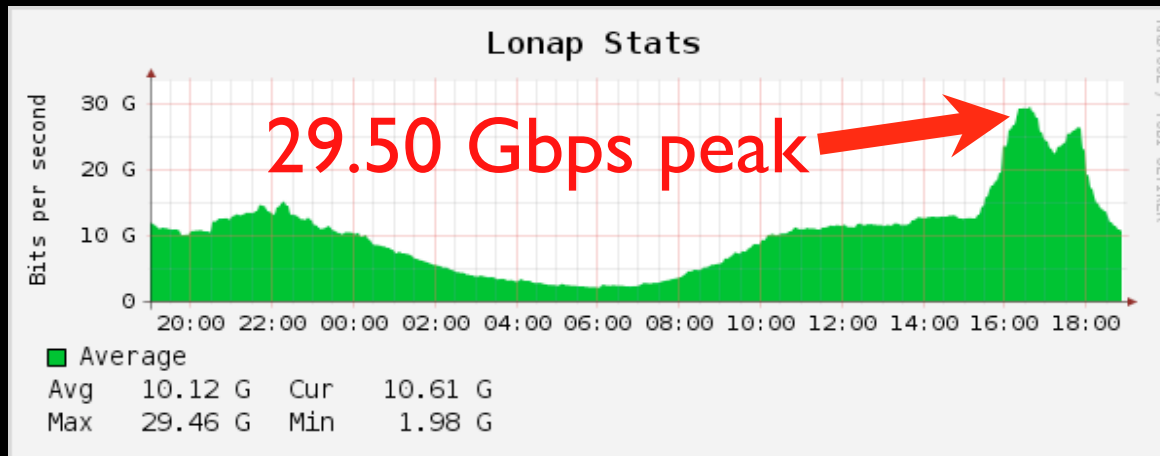

Wed. afternoon World Cup 2010 England vs Slovenia