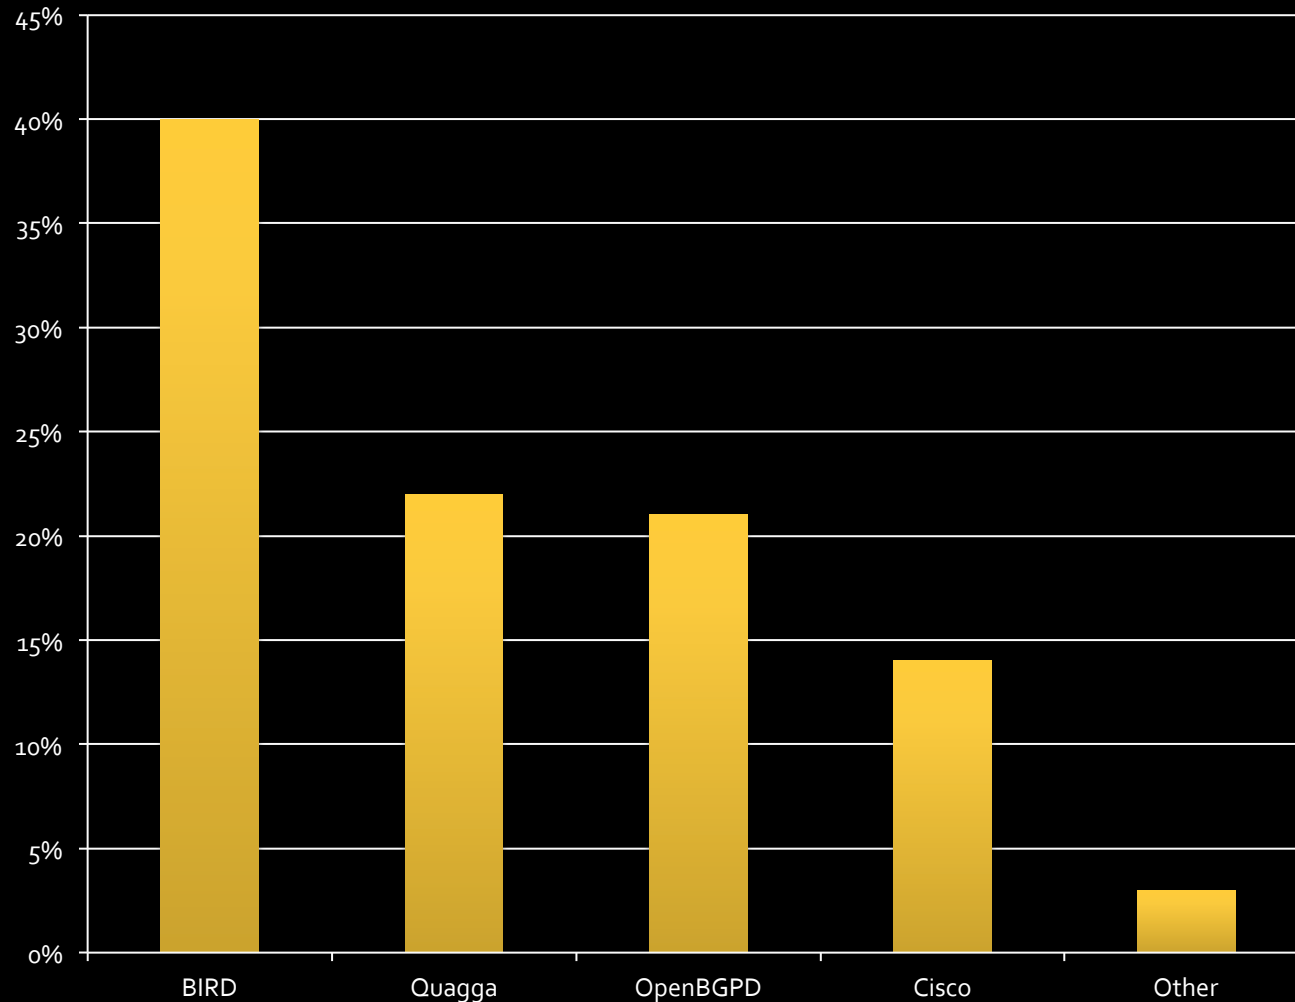

Route Server Daemons at Euro-IX