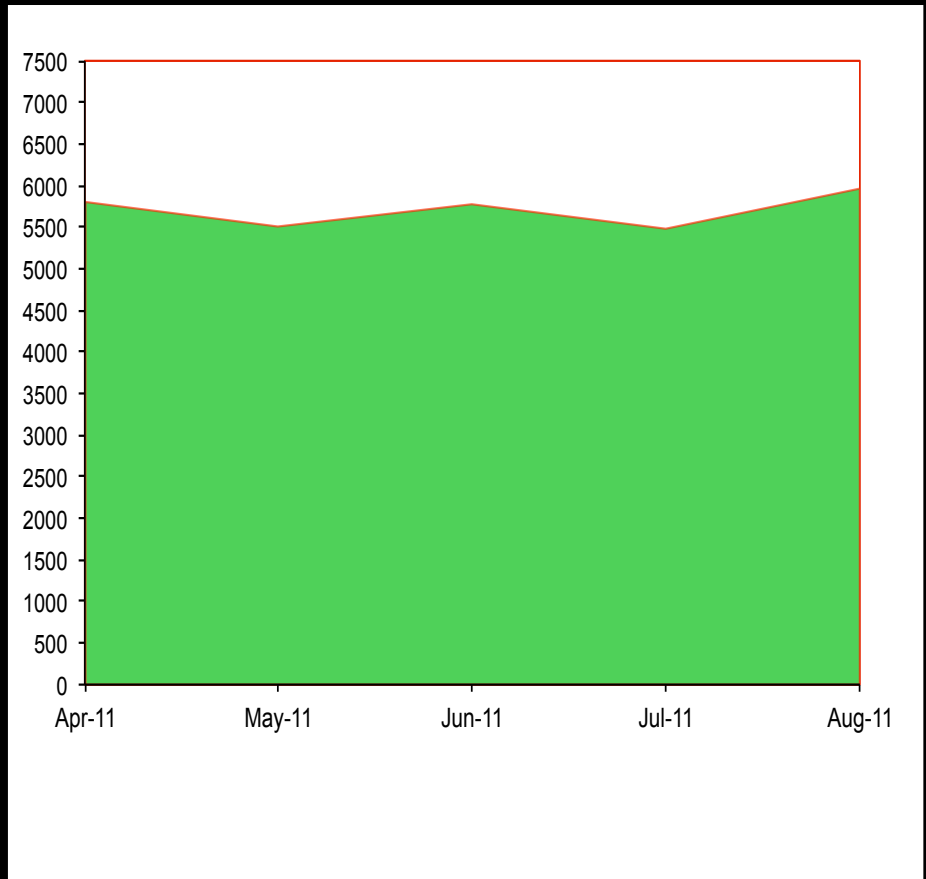

# Summer Traffic Comparison 2006 and 2011

European IXP Summer 2006 peak traffic growth (Gbps)