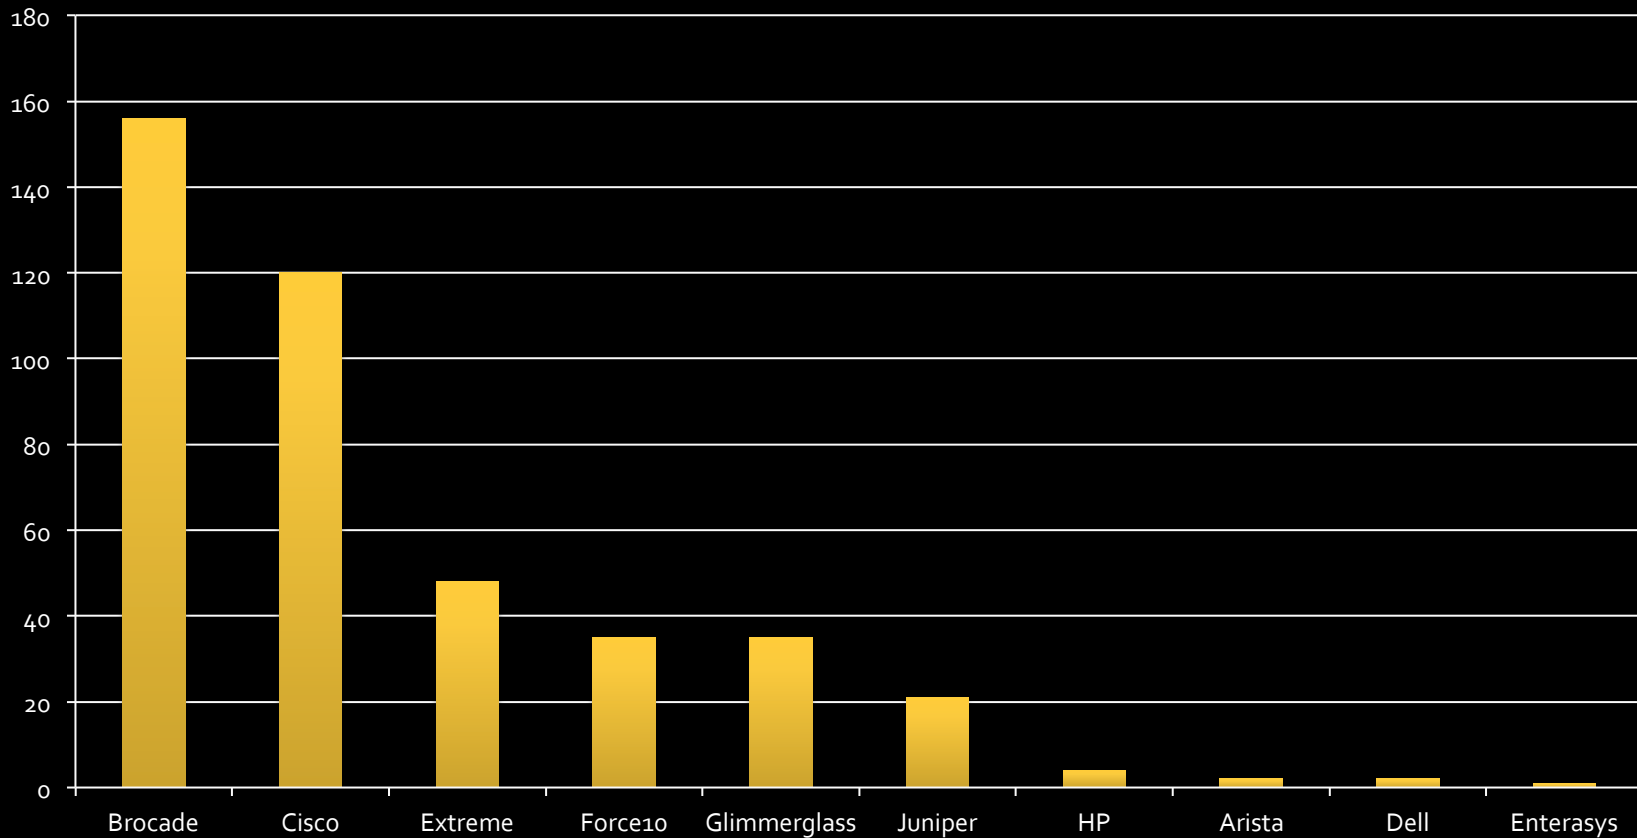

Switches/Routers used at Euro-IX IXPs