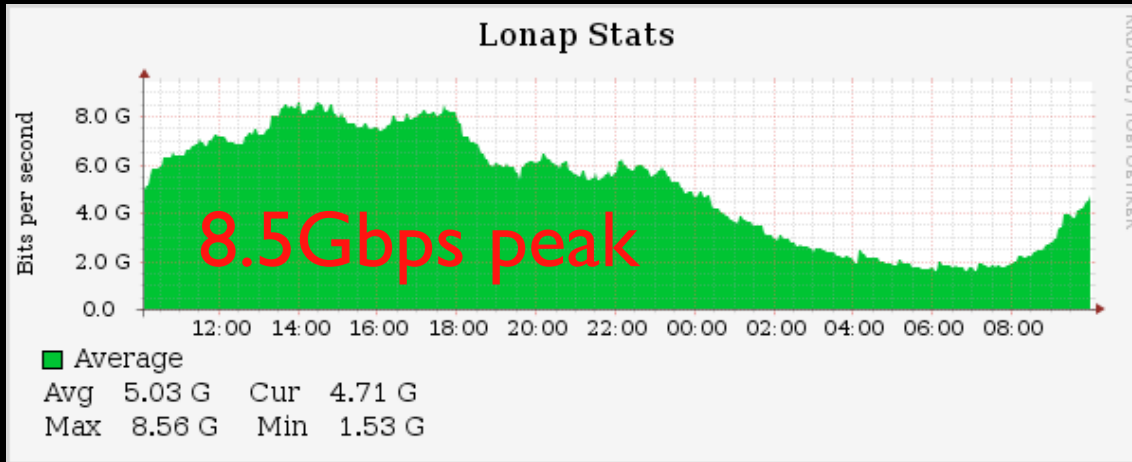

IXP traffic and sport

- LONAP (London) traffic on a 'normal' weekday