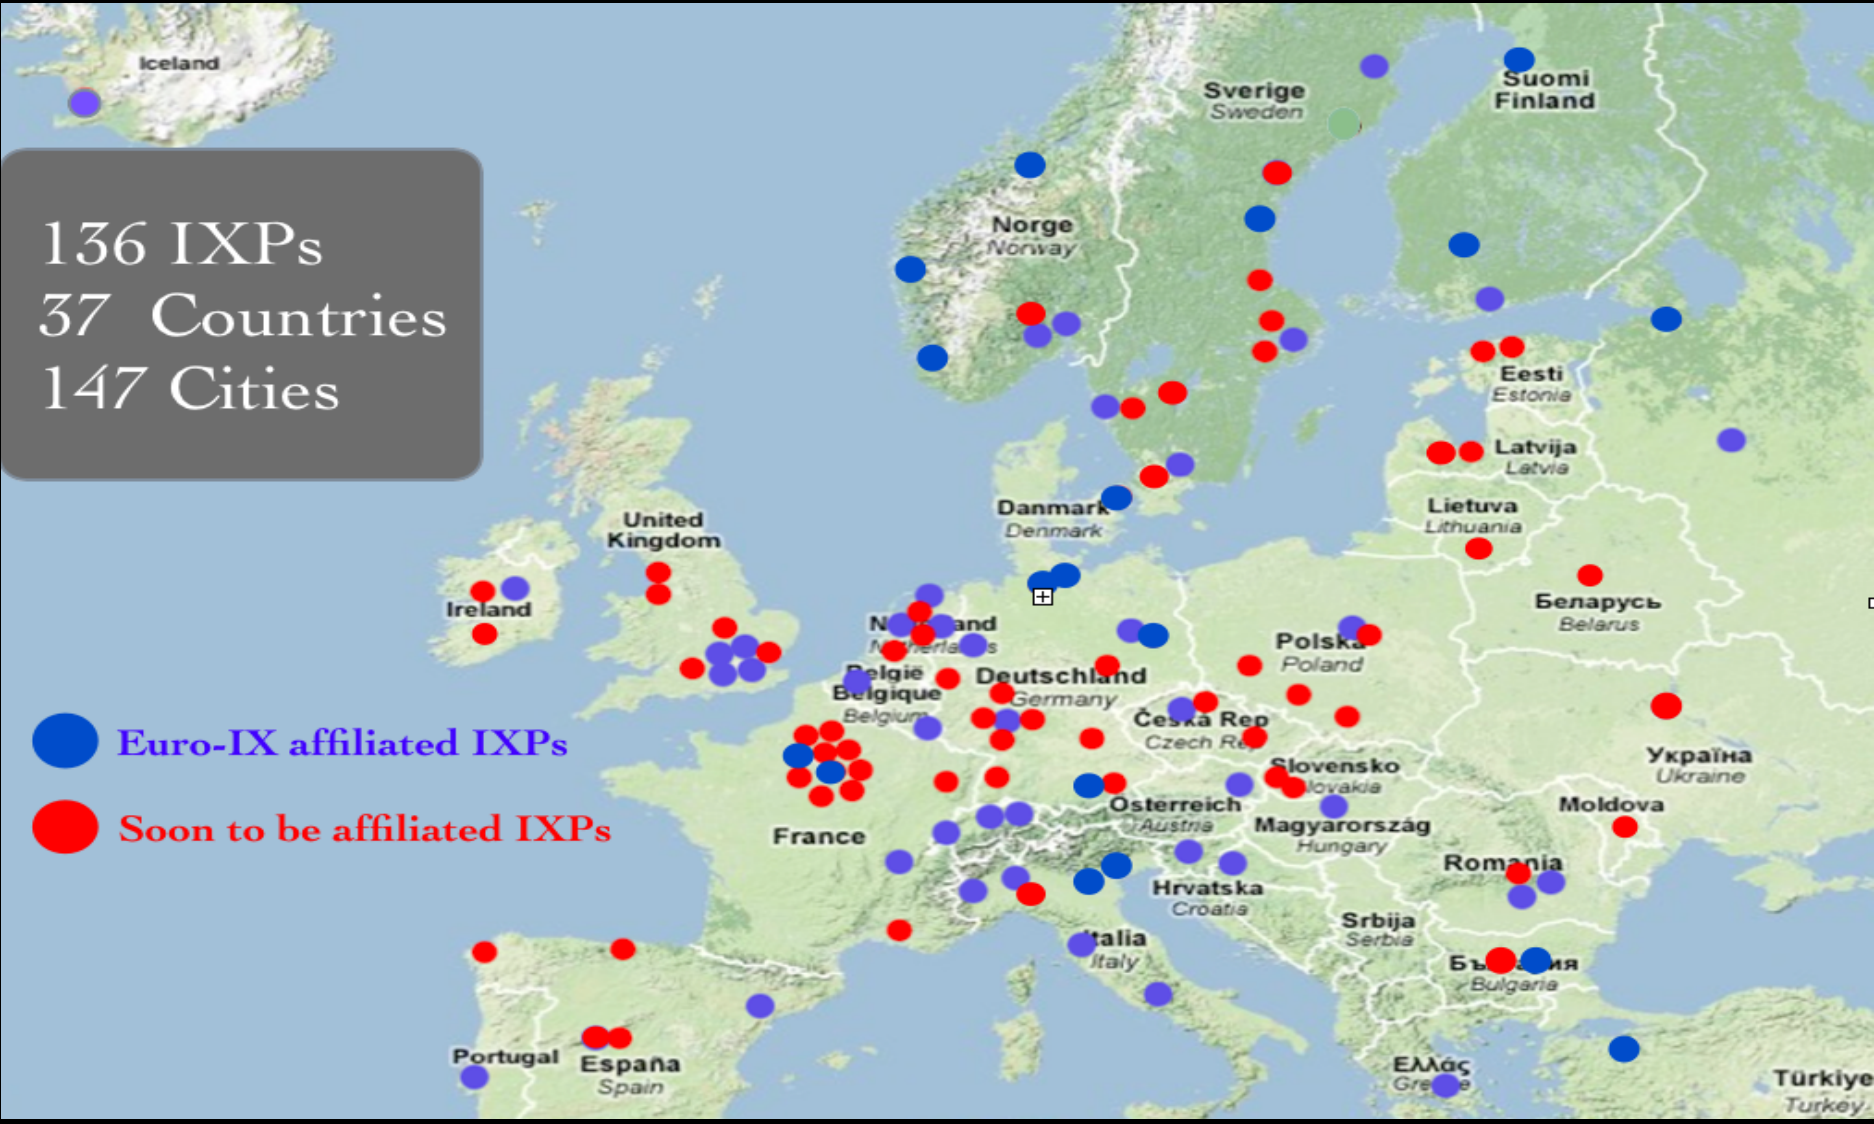

# Euro-IX Affiliates

- 63 affiliated IXPs :
  - 51 IXPs in Europe (30 Countries)
    - Operating 70 Internet exchanges
  - 12 IXPs from the rest of the world
- 10 affiliated patrons:
  - Brocade
  - Extreme Networks
  - Interxion
  - MRV
  - Telehouse
  - Cisco
  - Force10 Networks
  - Juniper Networks
  - Telecity
  - Transmode

# European IXP Community

- Euro-IX (70 European IXPs)
- European Peering Forum (last 7 years)
- Partner programs between IXPs
- Inviting each other to GM, anniversaries, etc.

# IXPs in Europe

136 IXPs  
37 Countries  
147 Cities

-  Euro-IX affiliated IXPs
-  Soon to be affiliated IXPs